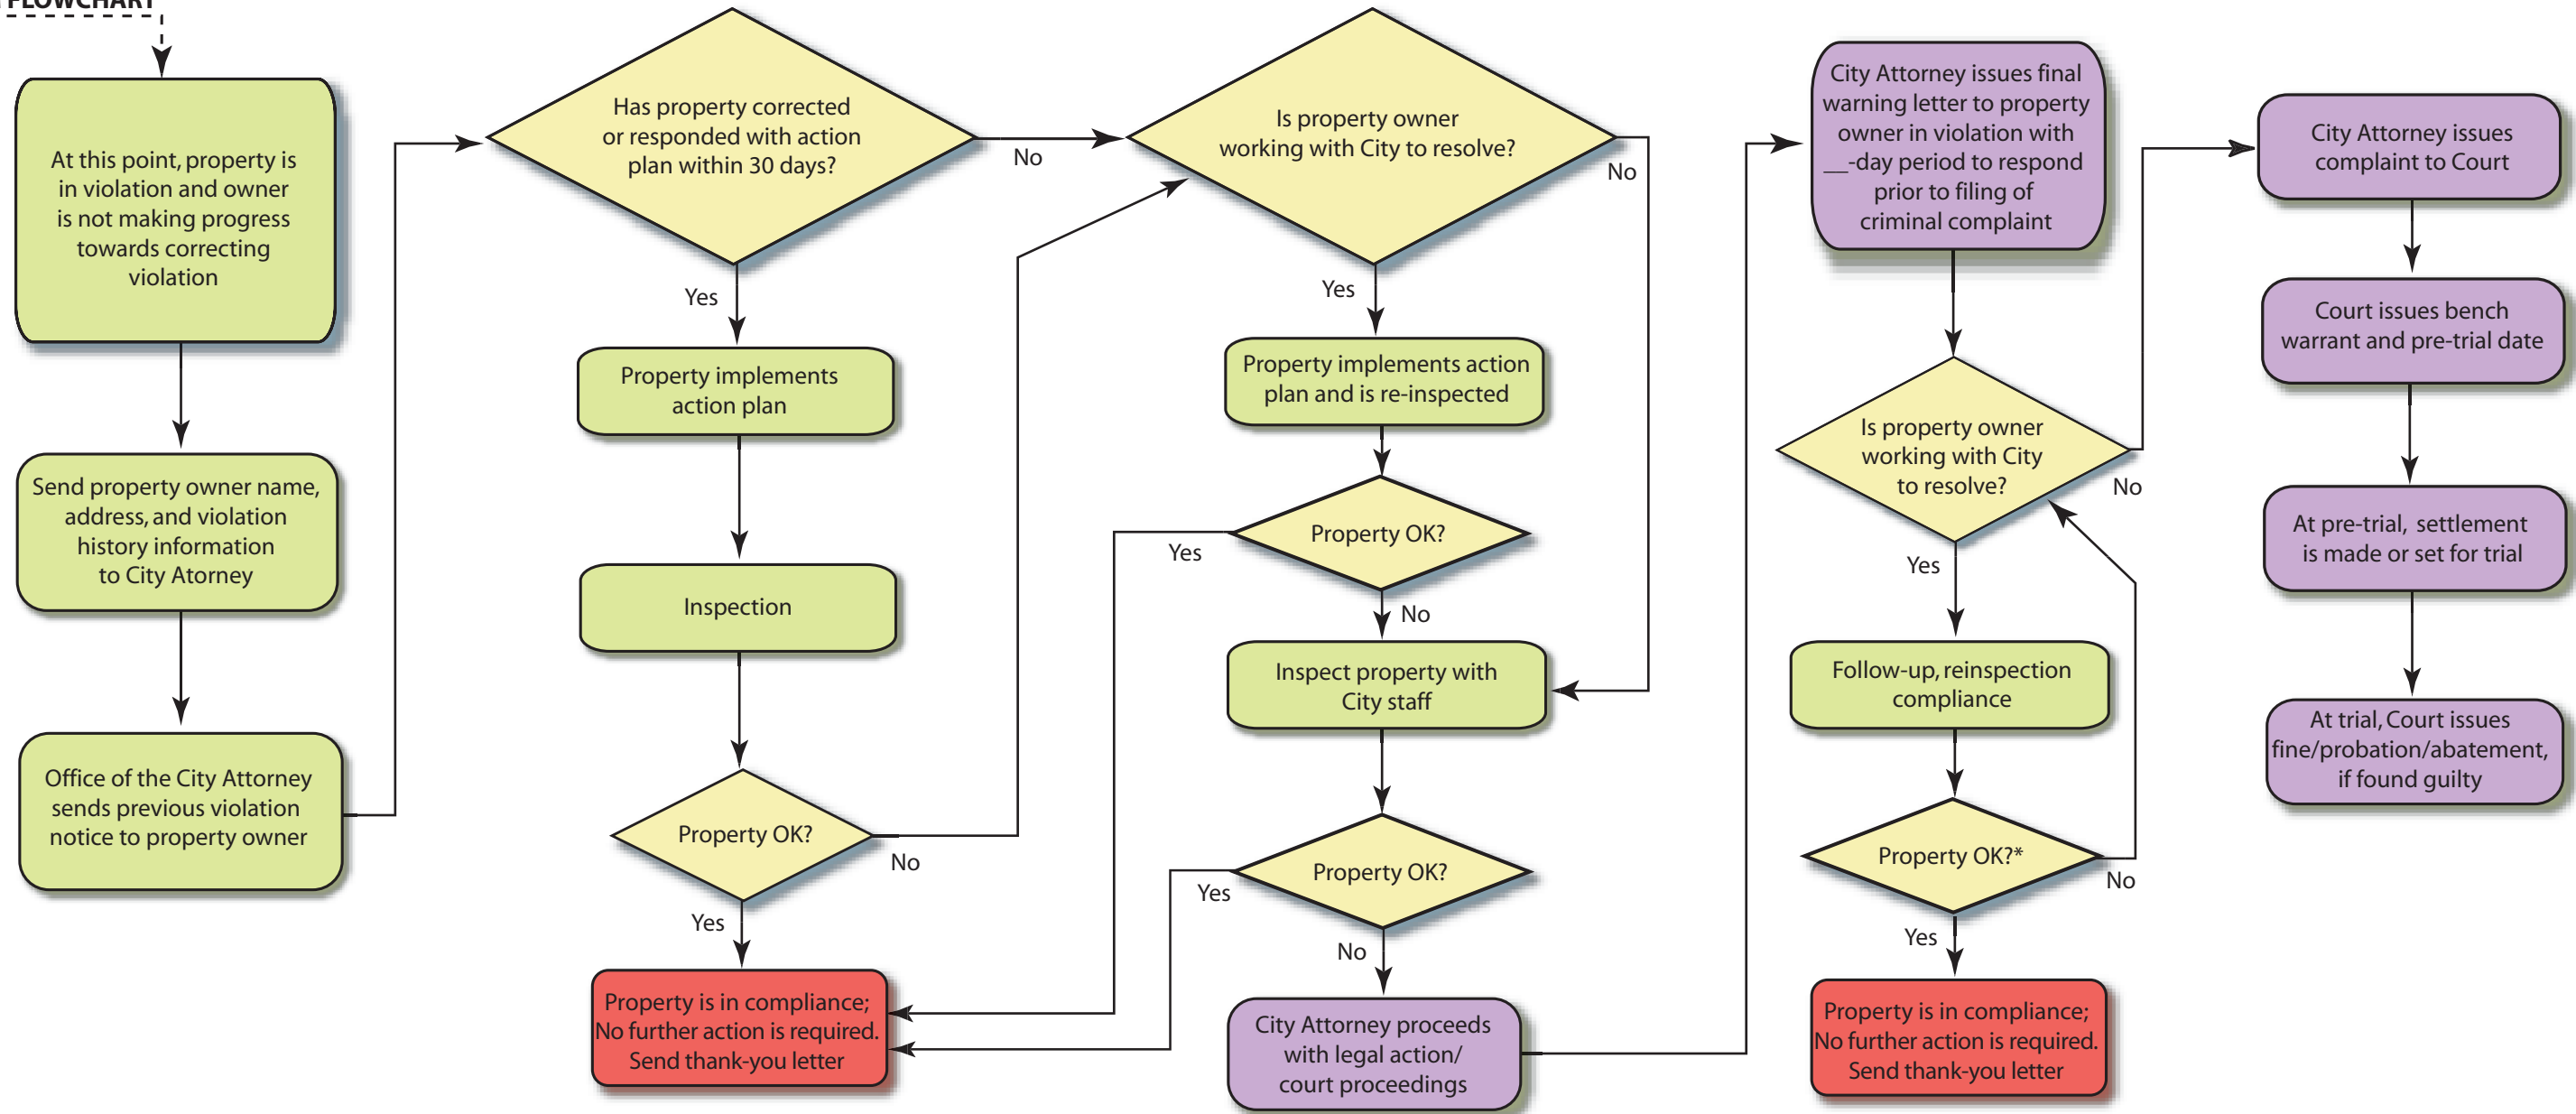

**CITY OF LANSING
CSO SEWER SEPARATION PROJECT
PRIVATE INFLOW REMOVAL PROGRAM
LEGAL PROCESS FLOWCHART**

FROM INFLOW PROGRAM FLOWCHART

*In general, compliance stops criminal proceedings at any time